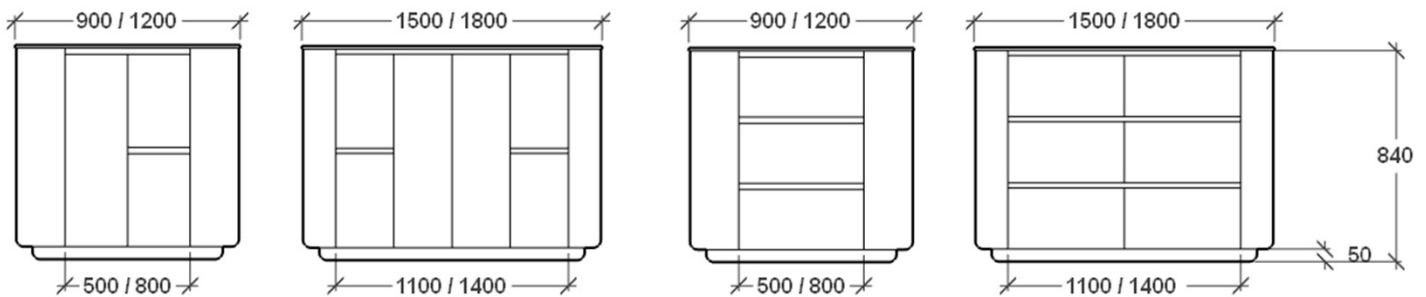

### Configuration:

**900-1200:** Three Drawers

**1500-1800:** Six Drawers

**Mounting:** Kick

**Finish:** Polyurethane (Painted), Polytec or Laminex Finish

**Opening:** Fingerpull or Handles (additional charge applies for leather handles)

**Other:** Curved Edges

**Depth:** 500

**Height:** 840 (excl benchtop thickness)

Can also be supplied as Door / Drawer

## Specifications

Benchtop	900		1200		1500		1800	
			Single	Double	Single	Double		
<b>No Top</b>	<b>\$4,345</b>	<b>\$4,990</b>	<b>\$5,644</b>	<b>\$6,026</b>	<b>\$6,627</b>	<b>\$7,120</b>		
	CNS9	CNS12	CNS151	CNS152	CNS181	CNS182		
<b>20mm Caesarstone</b> (M1,M2 Standard and Deluxe Colours)	<b>\$4,828</b>	<b>\$5,545</b>	<b>\$6,271</b>	<b>\$6,696</b>	<b>\$7,363</b>	<b>\$7,911</b>		
	CNS9S	CNS12S	CNS15S1	CNS15S2	CNS18S1	CNS18S2		
<b>20mm Caesarstone Supernatural</b> (M3 Supernatural Colours)	<b>\$5,310</b>	<b>\$6,099</b>	<b>\$6,899</b>	<b>\$7,365</b>	<b>\$8,099</b>	<b>\$8,702</b>		
	CNS9SN	CNS12SN	CNS15SN1	CNS15SN2	CNS18SN1	CNS18SN2		
<b>12-30mm Corian Glacier White</b>	<b>\$5,257</b>	<b>\$6,038</b>	<b>\$6,830</b>	<b>\$7,292</b>	<b>\$8,018</b>	<b>\$8,615</b>		
	CNS9CGW	CNS12CGW	CNS15CGW1	CNS15CGW2	CNS18CGW1	CNS18CGW2		
<b>12-30mm Corian Colours</b>	<b>\$5,841</b>	<b>\$6,709</b>	<b>\$7,589</b>	<b>\$8,102</b>	<b>\$8,909</b>	<b>\$9,573</b>		
	CNS9CRC	CNS12CRC	CNS15CRC1	CNS15CRC2	CNS18CRC1	CNS18CRC2		
<b>Corian Integrated Bowl - Glacier White</b> 50mm or 100mm Thickness	<b>\$5,783</b>	<b>\$6,642</b>	<b>\$7,513</b>	<b>\$8,021</b>	<b>\$8,820</b>	<b>\$9,477</b>		
	CNS9CIBW	CNS12CIBW	CNS15CIBW1	CNS15CIBW2	CNS18CIBW1	CNS18CIBW2		
<b>Corian Integrated Bowl - Colour</b> 50mm or 100mm Thickness	<b>\$6,426</b>	<b>\$7,380</b>	<b>\$8,347</b>	<b>\$8,912</b>	<b>\$9,800</b>	<b>\$10,530</b>		
	CNS9CIBC	CNS12CIBC	CNS15CIBC1	CNS15CIBC2	CNS18CIBC1	CNS18CIBC2		